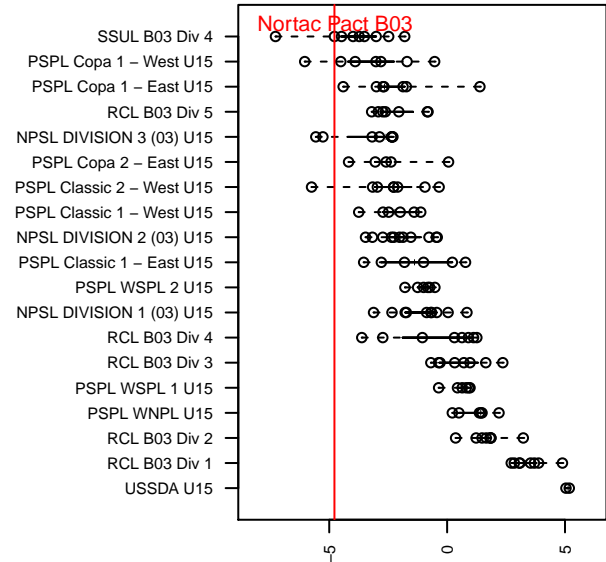

Nortac Pact B03

North Tacoma SC
Tacoma, WA
B03 total strength=811
attack=1.35 defense=0.8
fall league = SSUL B03 Div 4

alt names used:
Nortac Pact FC

Venues played:
2017 SSUL B03 Division 4

**attack and defense variance (black dot)
relative to other teams
and top 10 in region**

**attack and defense rating
relative to others at age
and all opponents in last 13 months**

Performance relative to 13 month average

Performance relative to 13 month average

date	home		away		venue	pred.home	pred.away
2017-12-03	FWFC Chaos B03	5	Nortac Pact B03	0	2017 SSUL B03 Division 4	2.93	1.69
2017-11-19	MpVSA Strykeforce B03	1	Nortac Pact B03	2	2017 SSUL B03 Division 4	2.51	2.32
2017-11-12	Norpoint Force B03	1	Nortac Pact B03	2	2017 SSUL B03 Division 4	0.59	3.49
2017-11-05	Nortac Pact B03	0	TUSK Lil Sounders B03	8	2017 SSUL B03 Division 4	0.75	5.37
2017-10-29	Nortac Pact B03	2	Vashon SeaDogs B03	3	2017 SSUL B03 Division 4	2.26	3.53
2017-10-22	WS Blue Rockets B03	5	Nortac Pact B03	0	2017 SSUL B03 Division 4	4.30	1.46
2017-10-08	WS Real Madrid B03	7	Nortac Pact B03	3	2017 SSUL B03 Division 4	7.63	3.56
2017-09-30	Fircrest Eagles B03	4	Nortac Pact B03	1	2017 SSUL B03 Division 4	4.10	0.95
2017-09-24	Nortac Pact B03	5	FWFC Chaos B03	0	2017 SSUL B03 Division 4	1.69	2.93
2017-09-17	Nortac Pact B03	1	MpVSA Strykeforce B03	3	2017 SSUL B03 Division 4	2.32	2.51
2017-09-10	Nortac Pact B03	8	Norpoint Force B03	0	2017 SSUL B03 Division 4	3.49	0.59